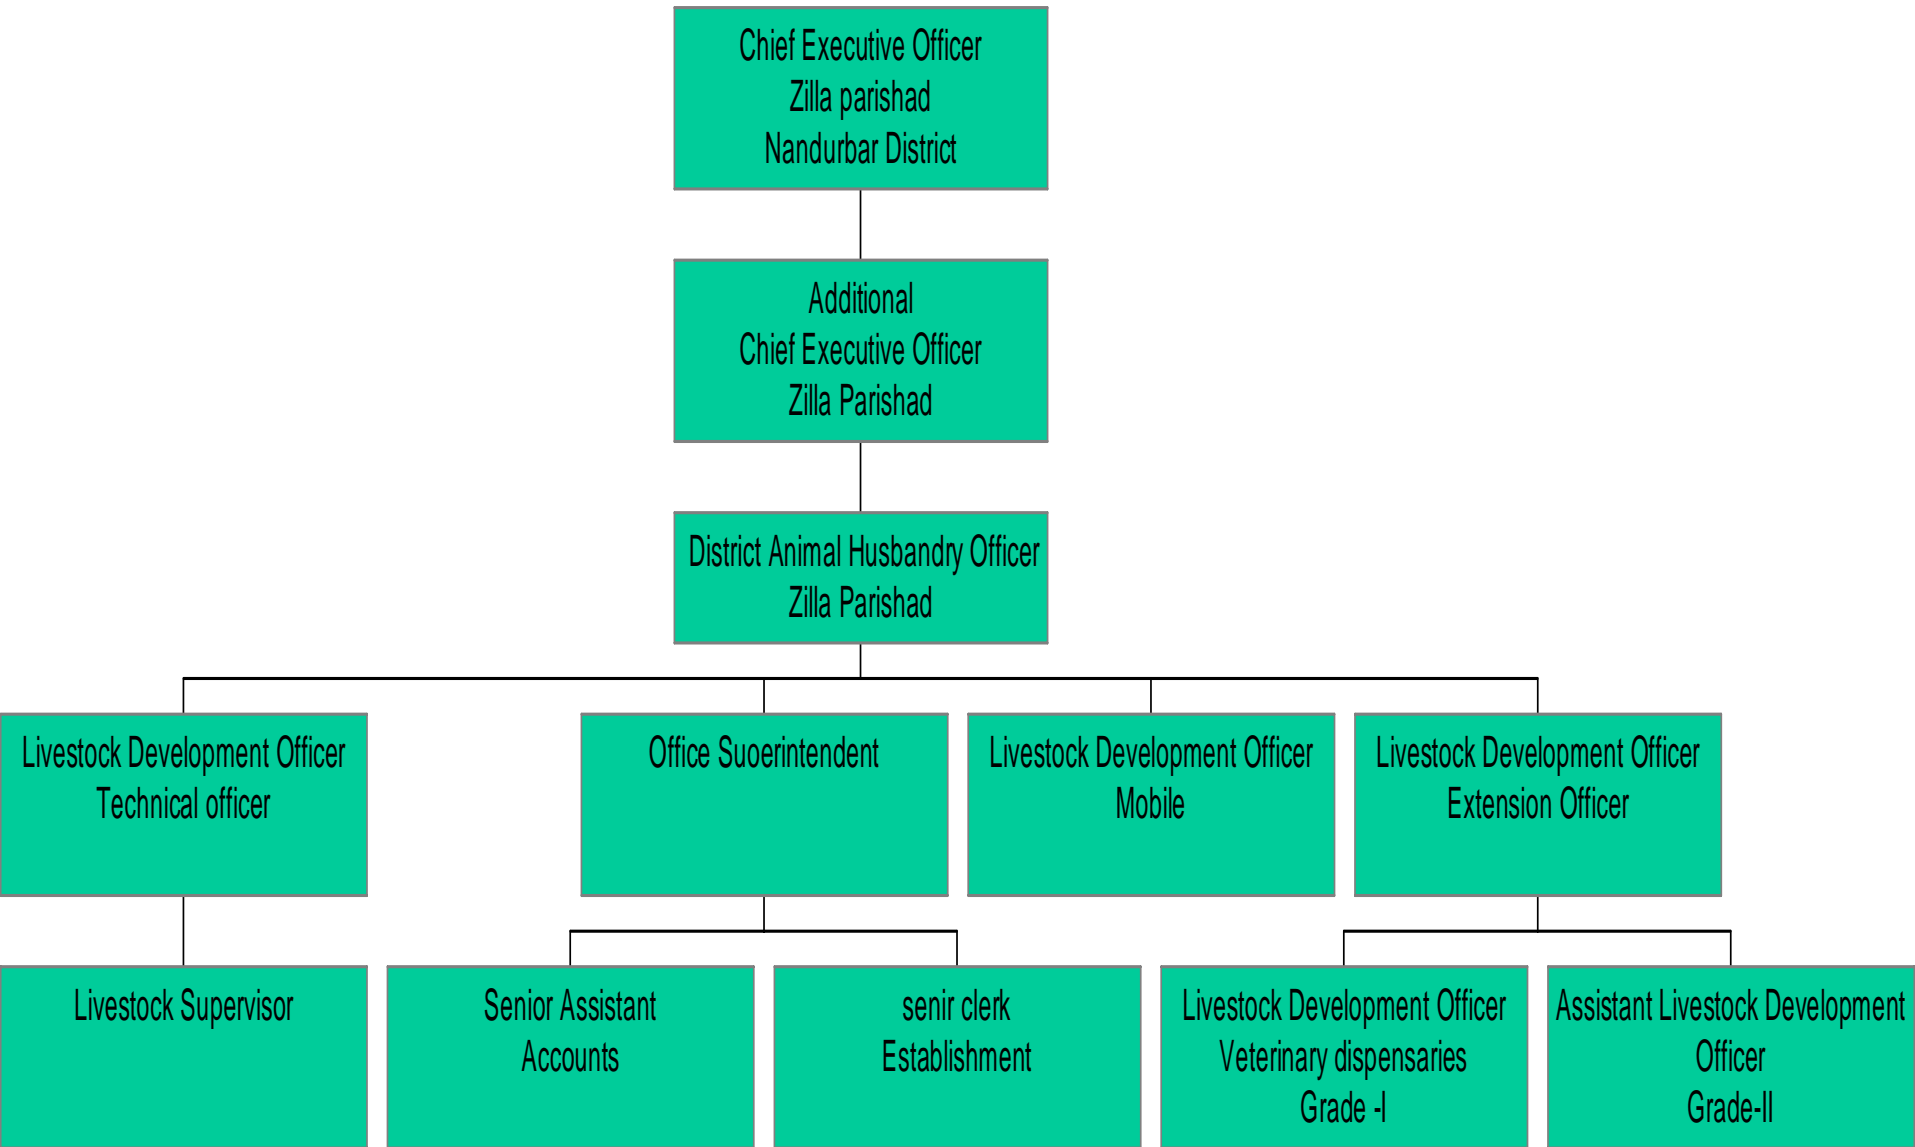

Hierarchy / organisation structure of Animal Husbandry Department Nandurbar

ORGANIZATION CHART OF ANIMAL HUSBANDRY IN ZILLA PARISHAD

ORGANIZATION CHART OF DISTRICT DEPUTY COMMISSIONER ANIMAL HUSBANDRY